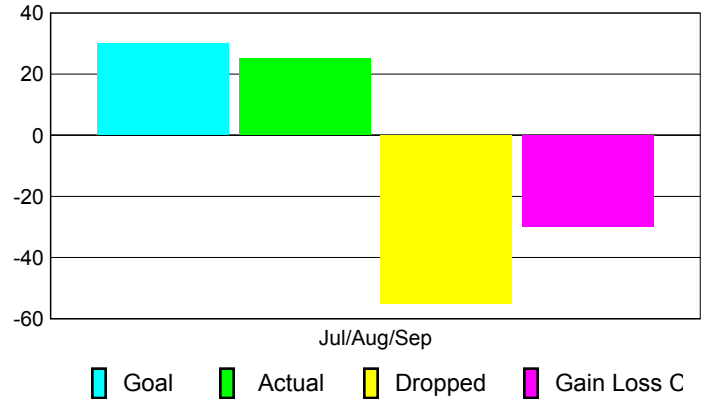

Membership Results 2010-2011

Goal, New, Dropped, Gain/Loss