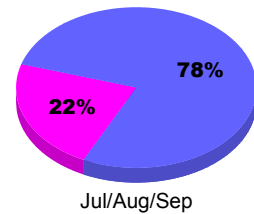

Membership Results
2010-2011

Membership
2009-2010

Month	Net Memb Goal	Actual New Memb	Actual Dropped Memb	Gain/Loss of Memb	Gain/Loss of Memb
Jul/Aug/Sep	30	25	-55	-30	-9
Totals	30	25	-55	-30	-9

Membership Results 2010-2011

Goal, New, Dropped, Gain/Loss

Comparison of Membership Gain/Loss

Current Year Compared to the Previous Year

Gender Comparison 2010-2011

■ Male ■ Female