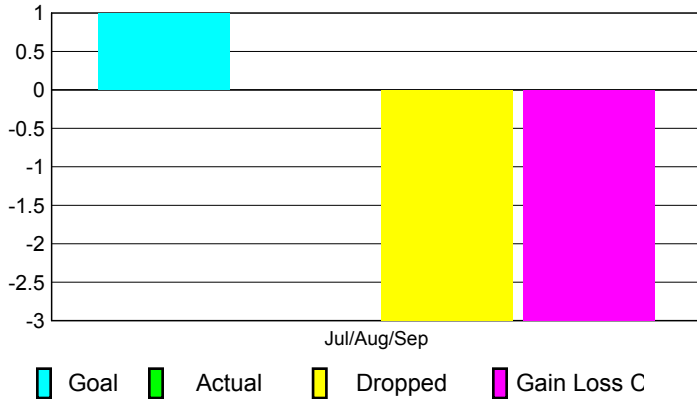

2010-2011 GMT Reports for District (or Undistricted) **District 13 D**

GMT: **STEVEN D SHERER**

Location: **OHIO**

GMT CA: **1**

CLUBS

Club Results
2010-2011

Clubs
2009-2010

Month	New Club Goal	Actual New Clubs	Actual Dropped Clubs	Gain/Loss of Clubs	Gain/Loss of Clubs
Jul/Aug/Sep	1	0	-3	-3	0
Totals	1	0	-3	-3	0

Club Results 2010-2011

Goal, New, Dropped, Gain/Loss

Comparison of Club Gain/Loss

Current Year Compared to the Previous Year

YTD Status Quo Clubs 2010-2011

Status Quo Clubs Compared to Status Quo Members

MEMBERSHIP